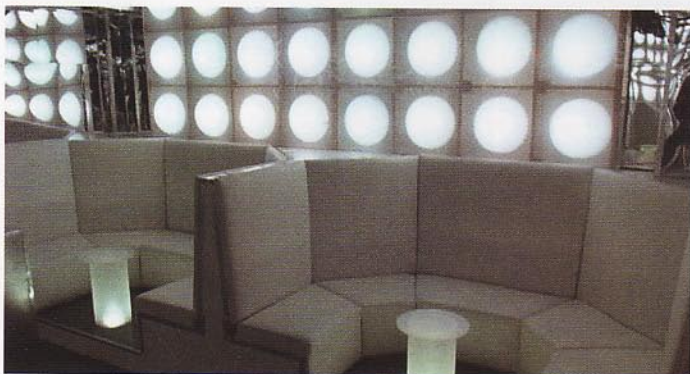

AVALON CLUB

LOCATION: TORONTO, CANADA

COMPANY: CHAUVET

ACS Sound and Lighting designers utilized 82 Chauvet LEDsplash Jr. wash lights to execute a club owner's vision for "living walls" of changing hues that would match the mood of a song or a night, at will. The lights are wall-mounted behind diffusing domes in two distinct sections of the club. Chauvet's ShowXpress software controls them via DMX.

ACS owner Carlos Costa said he selected the Chauvet units for the install because of their compact size, and reliability, adding, "they are simply the best for this application, providing the most efficient and brightest output."