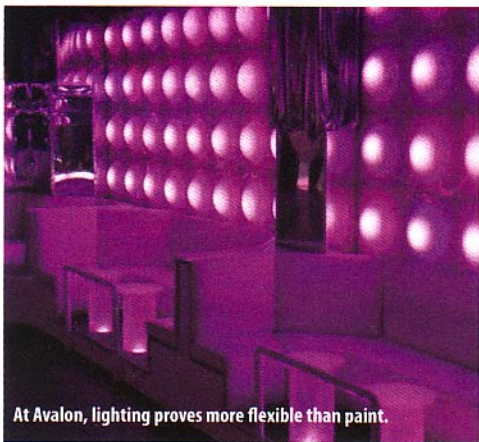

LEDs Bring Avalon Club Walls to Life

TORONTO — ACS used 82 Chauvet LED-splash Jr. wash lights to fulfill a club owner's vision of "living walls" that could change hues at any time. The lights are wall-mounted behind diffusing domes in two distinct sections of the club. Chauvet ShowXpress software controls them via DMX.

At Avalon, lighting proves more flexible than paint.