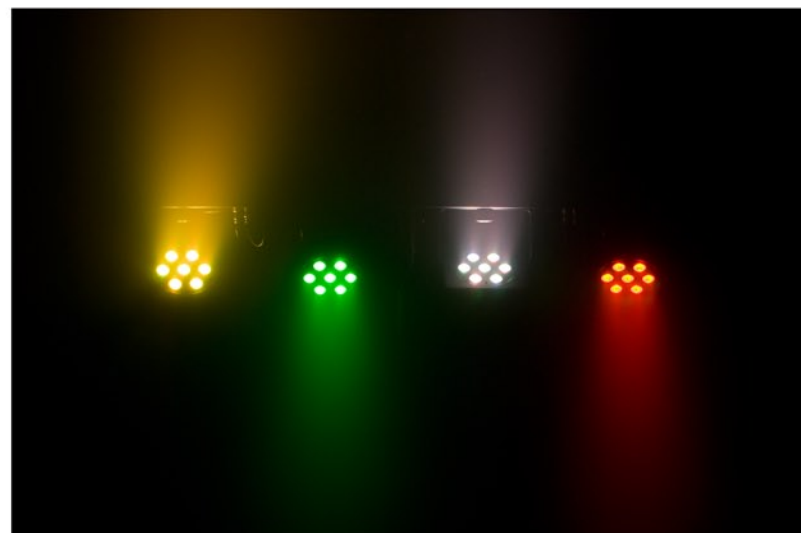

CHAUVET
Value • Innovation • Performance

www.chauvetlighting.com
info@chauvetlighting.com