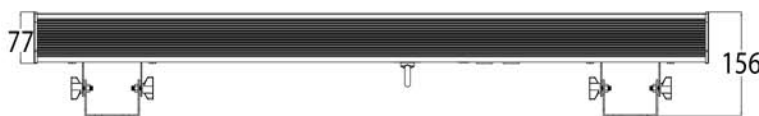

COLORado™ Batten 72 Tour

SPECIFICATIONS & FEATURES

CHAUVET®

DETAILED SPECIFICATIONS:

FEATURES

- DMX channels: 3, 4, 5, 6, 7, 9, 13, or 15
- Five distinct dimming curves
- Additional power output: max 6 units @ 120 V
- LED display with lock-out feature
- NEUTRIK® PowerCon™ power input and output connector
- 3-pin and 5-pin DMX input and output connectors
- Adjustable feet double as hanging bracket
- Color calibration

SPECIFICATIONS

- DMX connectors: 3-pin & 5-pin
- Source: 72 (1 W) LEDs, 50,000 hours
- Configuration: 18 red (350 mA), 18 green (350 mA), 18 blue (350 mA), 9 white (350 mA), 9 amber (350 mA)
- Installed Optic(s): 30°
- Beam angle: 30°
- Field angle: 39.6°
- Lux: 669 @ 5 m
- AC Voltage Range: 100~240 V, 50/60 Hz (auto-ranging)
- Power Consumption 120 V, 60 Hz: 87 W, 1.43 A (operating)
- Power Consumption 230 V, 50 Hz: 87 W, 0.78 A (operating)
- Power linking: 6 units @ 120 V / 11 units @ 230 V
- Dimensions: 2.9 x 38.9 x 6.1 in (74 x 989 x 156 mm)
- Weight: 9.8 lbs (4.4 kg)
- Power Connection: Neutrik® powerCON® power input and output connector
- Control Connection: 3-pin and 5-pin DMX input and output connectors
- Certification: CE, ETLc
- Environment: IP20, dry location

AT A GLANCE:

RGBWA Color Mixing

Key Features:

- RGBWA Color Mixing
- PowerCon™ Connectors
- Direct 3 & 5-Pin DMX Connections
- 5 Distinct Dimming Curves
- Color temperature presets

About this light:

The COLORado™ Batten 72 Tour is a 3, 4, 5, 6, 7, 9, 13 or 15-channel LED linear wash. The luminaire features RGBWA color mixing from 72 1 W red, green, blue, white and amber LEDs.