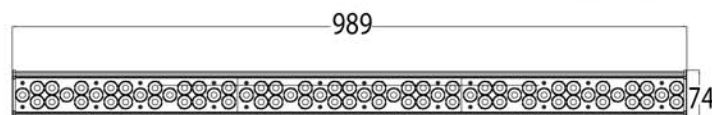

COLORado™ Batten 72 Tour

SPECIFICATIONS & FEATURES

CHAUVET®

DETAILED SPECIFICATIONS:

FEATURES

- DMX channels: 3, 4, 5, 6, 7, 9, 13, or 15
- Five distinct dimming curves
- Additional power output: max 6 units @ 120 V
- LED display with lock-out feature
- NEUTRIK® PowerCon™ power input and output connector
- 3-pin and 5-pin DMX input and output connectors
- Adjustable feet double as hanging bracket
- Color calibration

SPECIFICATIONS

- DMX connectors: 3-pin & 5-pin
- Source: 72 (1 W) LEDs, 50,000 hours
- Configuration: 18 red (350 mA), 18 green (350 mA), 18 blue (350 mA), 9 white (350 mA), 9 amber (350 mA)
- Installed Optic(s): 30°
- Beam angle: 30°
- Field angle: 39.6°
- Lux: 669 @ 5 m
- AC Voltage Range: 100~240 V, 50/60 Hz (auto-ranging)
- Power Consumption 120 V, 60 Hz: 87 W, 1.43 A (operating)
- Power Consumption 230 V, 50 Hz: 87 W, 0.78 A (operating)
- Power linking: 6 units @ 120 V / 11 units @ 230 V
- Dimensions: 2.9 x 38.9 x 6.1 in (74 x 989 x 156 mm)
- Weight: 9.8 lbs (4.4 kg)
- Power Connection: Neutrik® powerCON® power input and output connector
- Control Connection: 3-pin and 5-pin DMX input and output connectors
- Certification: CE, ETLc
- Environment: IP20, dry location

AT A GLANCE:

RGBWA Color Mixing

Key Features:

- RGBWA Color Mixing
- PowerCon™ Connectors
- Direct 3 & 5-Pin DMX Connections
- 5 Distinct Dimming Curves
- Color temperature presets

About this light:

The COLORado™ Batten 72 Tour is a 3, 4, 5, 6, 7, 9, 13 or 15-channel LED linear wash. The luminaire features RGBWA color mixing from 72 1 W red, green, blue, white and amber LEDs.