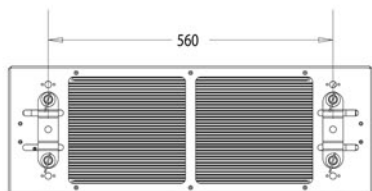

COLORado™ Range IP SPECIFICATIONS & FEATURES

CHAUVET®

AT A GLANCE:

RGBAW Color Mixing

Key Features:

- RGBAW Color Mixing
- IP66 Rated
- Independent panel positioning
- 5 Distinct Dimming Curves
- Color temperature presets

About this light:

The COLORado Range IP is an indoor/outdoor high-power wash. The fixture is suited for long throw applications with independently adjustable LED arrays to cover a large surface. The independently adjustable heads allow for precise focusing or to split the output onto different surfaces. RGBWA LEDs allow for a nearly endless palette of colors, from rich, saturated color to subtle pastels.

SPECIFICATIONS

- 15° installed optics **single head** 30° optional optics **single head**
- Beam angle: 12° Beam angle: 25.5°
- Field angle: 25.1° Field angle: 50°
- Lux: 1,037 @ 5 m Lux: 617 @ 5m
- Light source: 108 x 5 W LEDs, 50,000 hrs
(1,750 mA red, green, blue, white, amber)
- Power and current: 120 V, 60 Hz: 527 W, 6 A (operating), 8.6 A (inrush)
230 V, 50 Hz: 529 W, 2.6 A (operating), 3.9 A (inrush)
- AC power: Auto-ranging 100~240 V 50/60 Hz
- Power cable with plug: 65 in (1,651 mm)
- IP66 power extension cable: 103 in (2,604 mm)
- IP66 signal extension cable: 103 in (2,604 mm)
- DMX input cable: 6.5 in (165 mm)
- DMX output cable: 6.5 in (165 mm)
- Weight: 89 lbs (40.3 kg)
- Size: 31.8 x 10 x 22 in (808 x 252 x 560 mm)