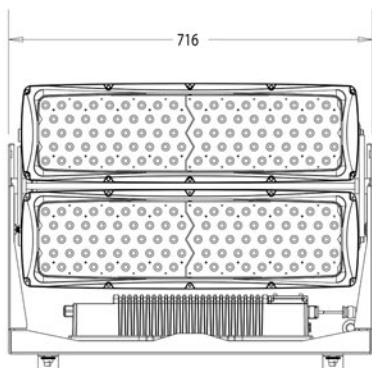

COLORado™ Range IP SPECIFICATIONS & FEATURES

CHAUVET®

AT A GLANCE:

RGBAW Color Mixing

Key Features:

- RGBAW Color Mixing
- IP66 Rated
- Independent panel positioning
- 5 Distinct Dimming Curves
- Color temperature presets

About this light:

The COLORado Range IP is an indoor/outdoor high-power wash. The fixture is suited for long throw applications with independently adjustable LED arrays to cover a large surface. The independently adjustable heads allow for precise focusing or to split the output onto different surfaces. RGBWA LEDs allow for a nearly endless palette of colors, from rich, saturated color to subtle pastels.

DETAILED SPECIFICATIONS:

CONTROL FEATURES

- 3, 4, 5, 6, 7, 10, or 17-channel RGBWA LED indoor/outdoor wash light
- Operating modes:
  - 3-channel: RGB control
  - 3-channel: HSV control
  - 4-channel: RGB, dimmer
  - 5-channel: RGBWA control
  - 6-channel: RGBWA, dimmer
  - 7-channel: RGBWA, dimmer, strobe
  - 10-channel: RGBWA block mode (control each panel individually)
  - 17-channel: dimmer, block 1 RGBWA, block 2 RGBWA, color macro, strobe, auto/custom, speed, dimmer speed, ID addressing
- RGBWA color mixing with or without DMX control
- Color temperature presets (3,200 ~10,000 K)
- Built-in automated programs
- Recall auto and custom programs via DMX

ADDITIONAL FEATURES

- Five distinct dimming curves
- LCD display with password protection
- Die-cast aluminum, powder coat finish housing
- Ingress protection IP66
- Color Calibration
- Omega bracket mounting system

SPECIFICATIONS

- 15° installed optics **single head**   30° optional optics **single head**
- Beam angle: 12°   Beam angle: 25.5°
- Field angle: 25.1°   Field angle: 50°
- Lux: 1,037 @ 5 m   Lux: 617 @ 5m
- Light source: 108 x 5 W LEDs, 50,000 hrs
  (1,750 mA red, green, blue, white, amber)
- Power and current: 120 V, 60 Hz: 527 W, 6 A (operating), 8.6 A (inrush)
  230 V, 50 Hz: 529 W, 2.6 A (operating), 3.9 A (inrush)
- AC power: Auto-ranging 100~240 V 50/60 Hz
- Power cable with plug: 65 in (1,651 mm)
- IP66 power extension cable: 103 in (2,604 mm)
- IP66 signal extension cable: 103 in (2,604 mm)
- DMX input cable: 6.5 in (165 mm)
- DMX output cable: 6.5 in (165 mm)
- Weight: 89 lbs (40.3 kg)
- Size: 31.8 x 10 x 22 in (808 x 252 x 560 mm)

OPTIONS

- 16.4 ft (5 m) power extension cable (IP5POWER)
- 16.4 ft (5 m) signal extension cable (IP5SIG)

www.chauvetlighting.com
info@chauvetlighting.com

CHAUVET®