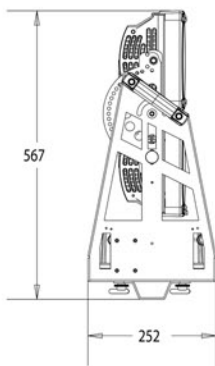

COLORado™ Range IP SPECIFICATIONS & FEATURES

CHAUVET®

AT A GLANCE:

RGBAW Color Mixing

Key Features:

- RGBAW Color Mixing
- IP66 Rated
- Independent panel positioning
- 5 Distinct Dimming Curves
- Color temperature presets

About this light:

The COLORado Range IP is an indoor/outdoor high-power wash. The fixture is suited for long throw applications with independently adjustable LED arrays to cover a large surface. The independently adjustable heads allow for precise focusing or to split the output onto different surfaces. RGBWA LEDs allow for a nearly endless palette of colors, from rich, saturated color to subtle pastels.

DETAILED SPECIFICATIONS:

CONTROL FEATURES

- 3, 4, 5, 6, 7, 10, or 17-channel RGBWA LED indoor/outdoor wash light
- Operating modes:
  - 3-channel: RGB control
  - 3-channel: HSV control
  - 4-channel: RGB, dimmer
  - 5-channel: RGBWA control
  - 6-channel: RGBWA, dimmer
  - 7-channel: RGBWA, dimmer, strobe
  - 10-channel: RGBWA block mode (control each panel individually)
  - 17-channel: dimmer, block 1 RGBWA, block 2 RGBWA, color macro, strobe, auto/custom, speed, dimmer speed, ID addressing
- RGBWA color mixing with or without DMX control
- Color temperature presets (3,200 ~10,000 K)
- Built-in automated programs
- Recall auto and custom programs via DMX

ADDITIONAL FEATURES

- Five distinct dimming curves
- LCD display with password protection
- Die-cast aluminum, powder coat finish housing
- Ingress protection IP66
- Color Calibration
- Omega bracket mounting system

SPECIFICATIONS

- 15° installed optics **single head**   30° optional optics **single head**
- Beam angle: 12°   Beam angle: 25.5°
- Field angle: 25.1°   Field angle: 50°
- Lux: 1,037 @ 5 m   Lux: 617 @ 5m
- Light source: 108 x 5 W LEDs, 50,000 hrs
  (1,750 mA red, green, blue, white, amber)
- Power and current: 120 V, 60 Hz: 527 W, 6 A (operating), 8.6 A (inrush)
  230 V, 50 Hz: 529 W, 2.6 A (operating), 3.9 A (inrush)
- AC power: Auto-ranging 100~240 V 50/60 Hz
- Power cable with plug: 65 in (1,651 mm)
- IP66 power extension cable: 103 in (2,604 mm)
- IP66 signal extension cable: 103 in (2,604 mm)
- DMX input cable: 6.5 in (165 mm)
- DMX output cable: 6.5 in (165 mm)
- Weight: 89 lbs (40.3 kg)
- Size: 31.8 x 10 x 22 in (808 x 252 x 560 mm)

OPTIONS

- 16.4 ft (5 m) power extension cable (IP5POWER)
- 16.4 ft (5 m) signal extension cable (IP5SIG)

www.chauvetlighting.com
info@chauvetlighting.com

CHAUVET®